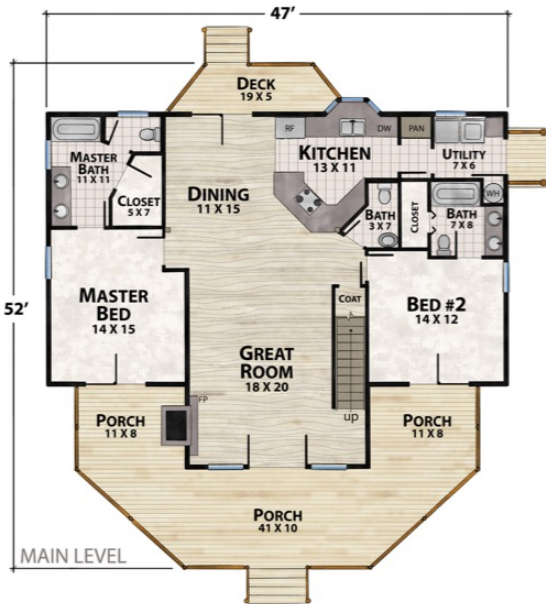

The Lake Lure Lodge

natural element homes

The Black Label Collection

1-800-970-2224

Plan Info:
 Bedrooms 4
 Baths 2
 Half Baths 1

Square Footage:
 Heated:
 1449 First Floor
 998 Upper Floor

Total: 2447
 Unheated:
 584 Porches/Decks
 0 Garage