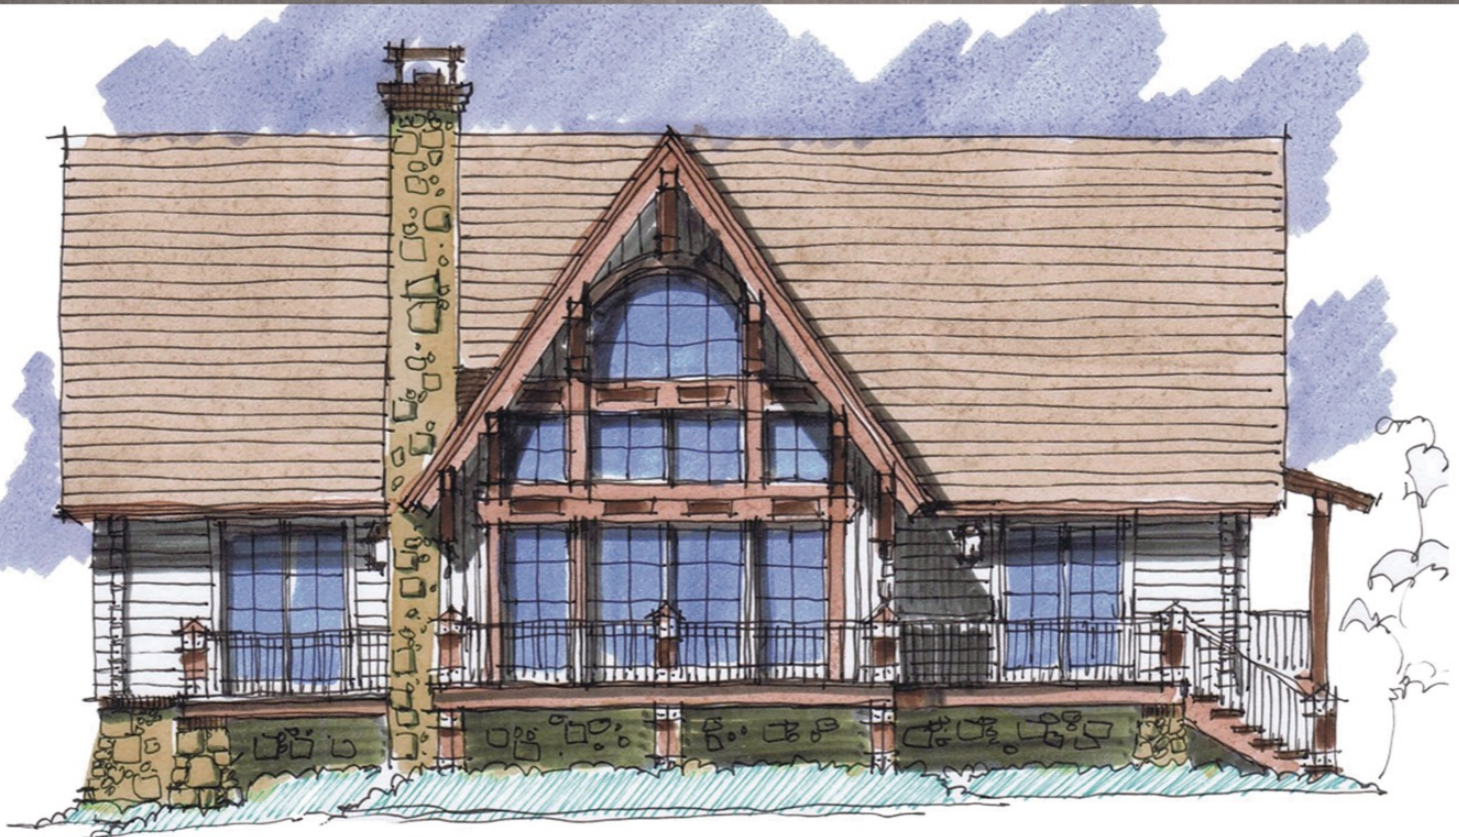

The Lake Lure Lodge

natural element homes

The Black Label Collection

1-800-970-2224

Plan Info:
 Bedrooms 4
 Baths 2
 Half Baths 1

Square Footage:
 Heated:
 1449 First Floor
 998 Upper Floor

Total: 2447
 Unheated:
 584 Porches/Decks
 0 Garage

FRONT

RIGHT

REAR

LEFT

Plan customization is included with your home plan purchase. Why not make it PERFECT?

natural element homes

Copyrighted Home Plan: this home plan and images are protected by United States and international copyright Law and may not be duplicated, reproduced, modified, and/or distributed, in whole or in part, without the express written consent of Natural Element Homes.