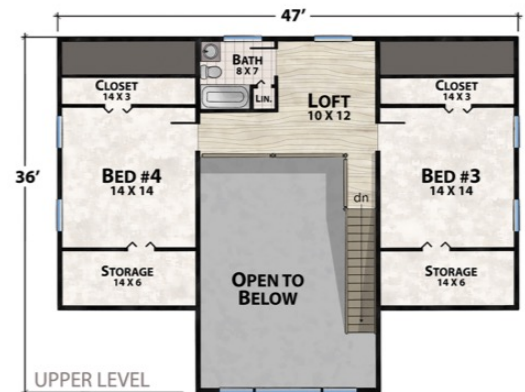

The Lake Lure Lodge

natural element homes

The Black Label Collection

1-800-970-2224

Plan Info:
 Bedrooms 4
 Baths 2
 Half Baths 1

Square Footage:
 Heated:
 1449 First Floor
 998 Upper Floor

Total: 2447
 Unheated:
 584 Porches/Decks
 0 Garage